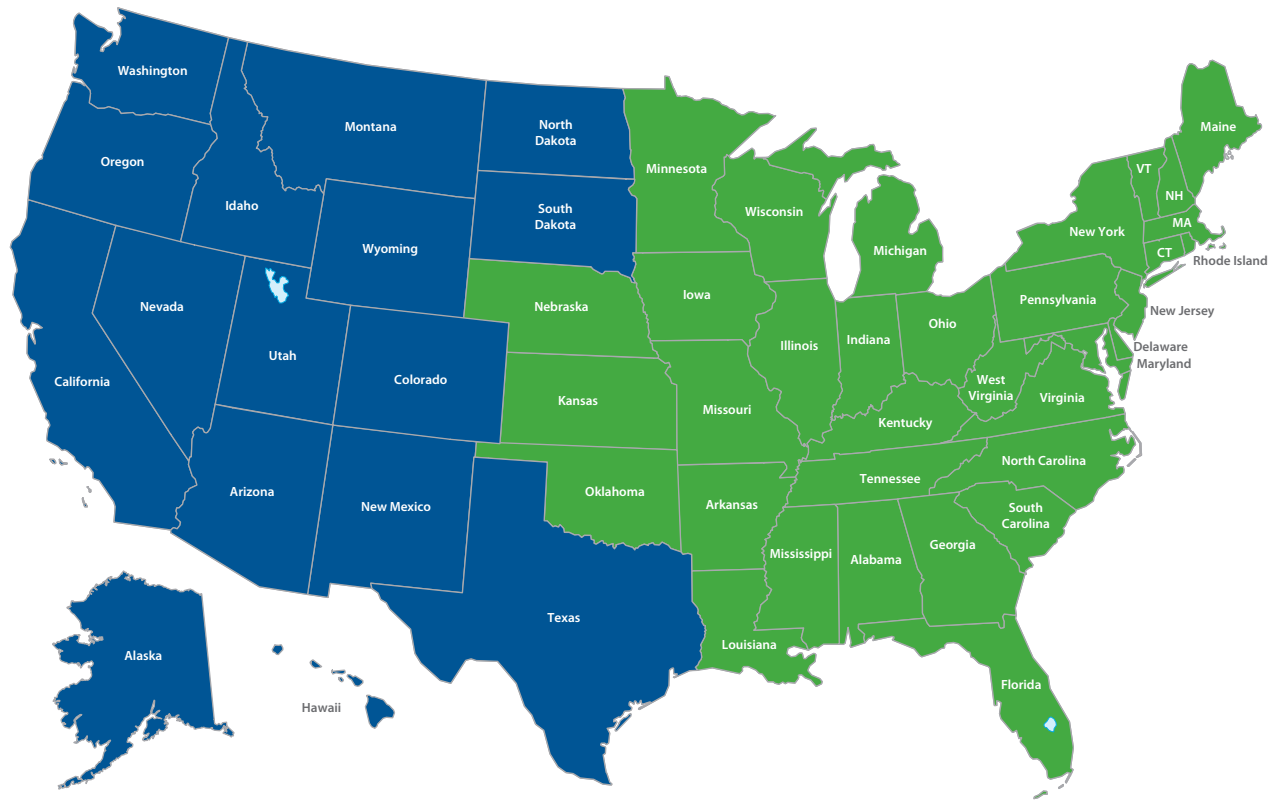

## Where do my Restorative Formulations orders ship from?

-  Orders sent to these states ship from southern California
-  Orders sent to these states ship from Vermont

**800-420-5801 • [www.restorative.com](http://www.restorative.com)**